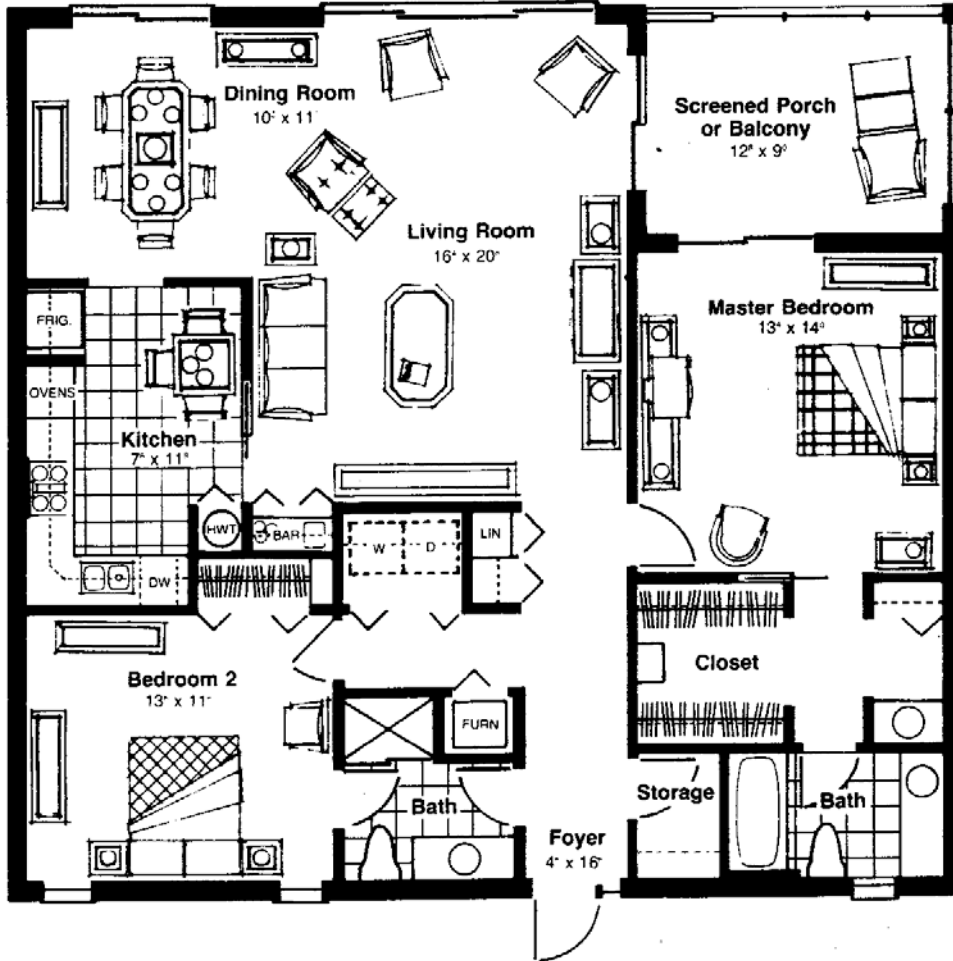

The Sanctuary at Pelican Bay
 5954 Pelican Bay Blvd #232
 Naples, Florida 34108
 Vacation Rental

The
Sanctuary
 at Pelican Bay

**B TYPE SUITE —
 TWO BEDROOMS/TWO BATHS**

Square feet	
Air conditioned area	1,436
Screened porch or balcony	136
Storage	54
Total square feet	1,626